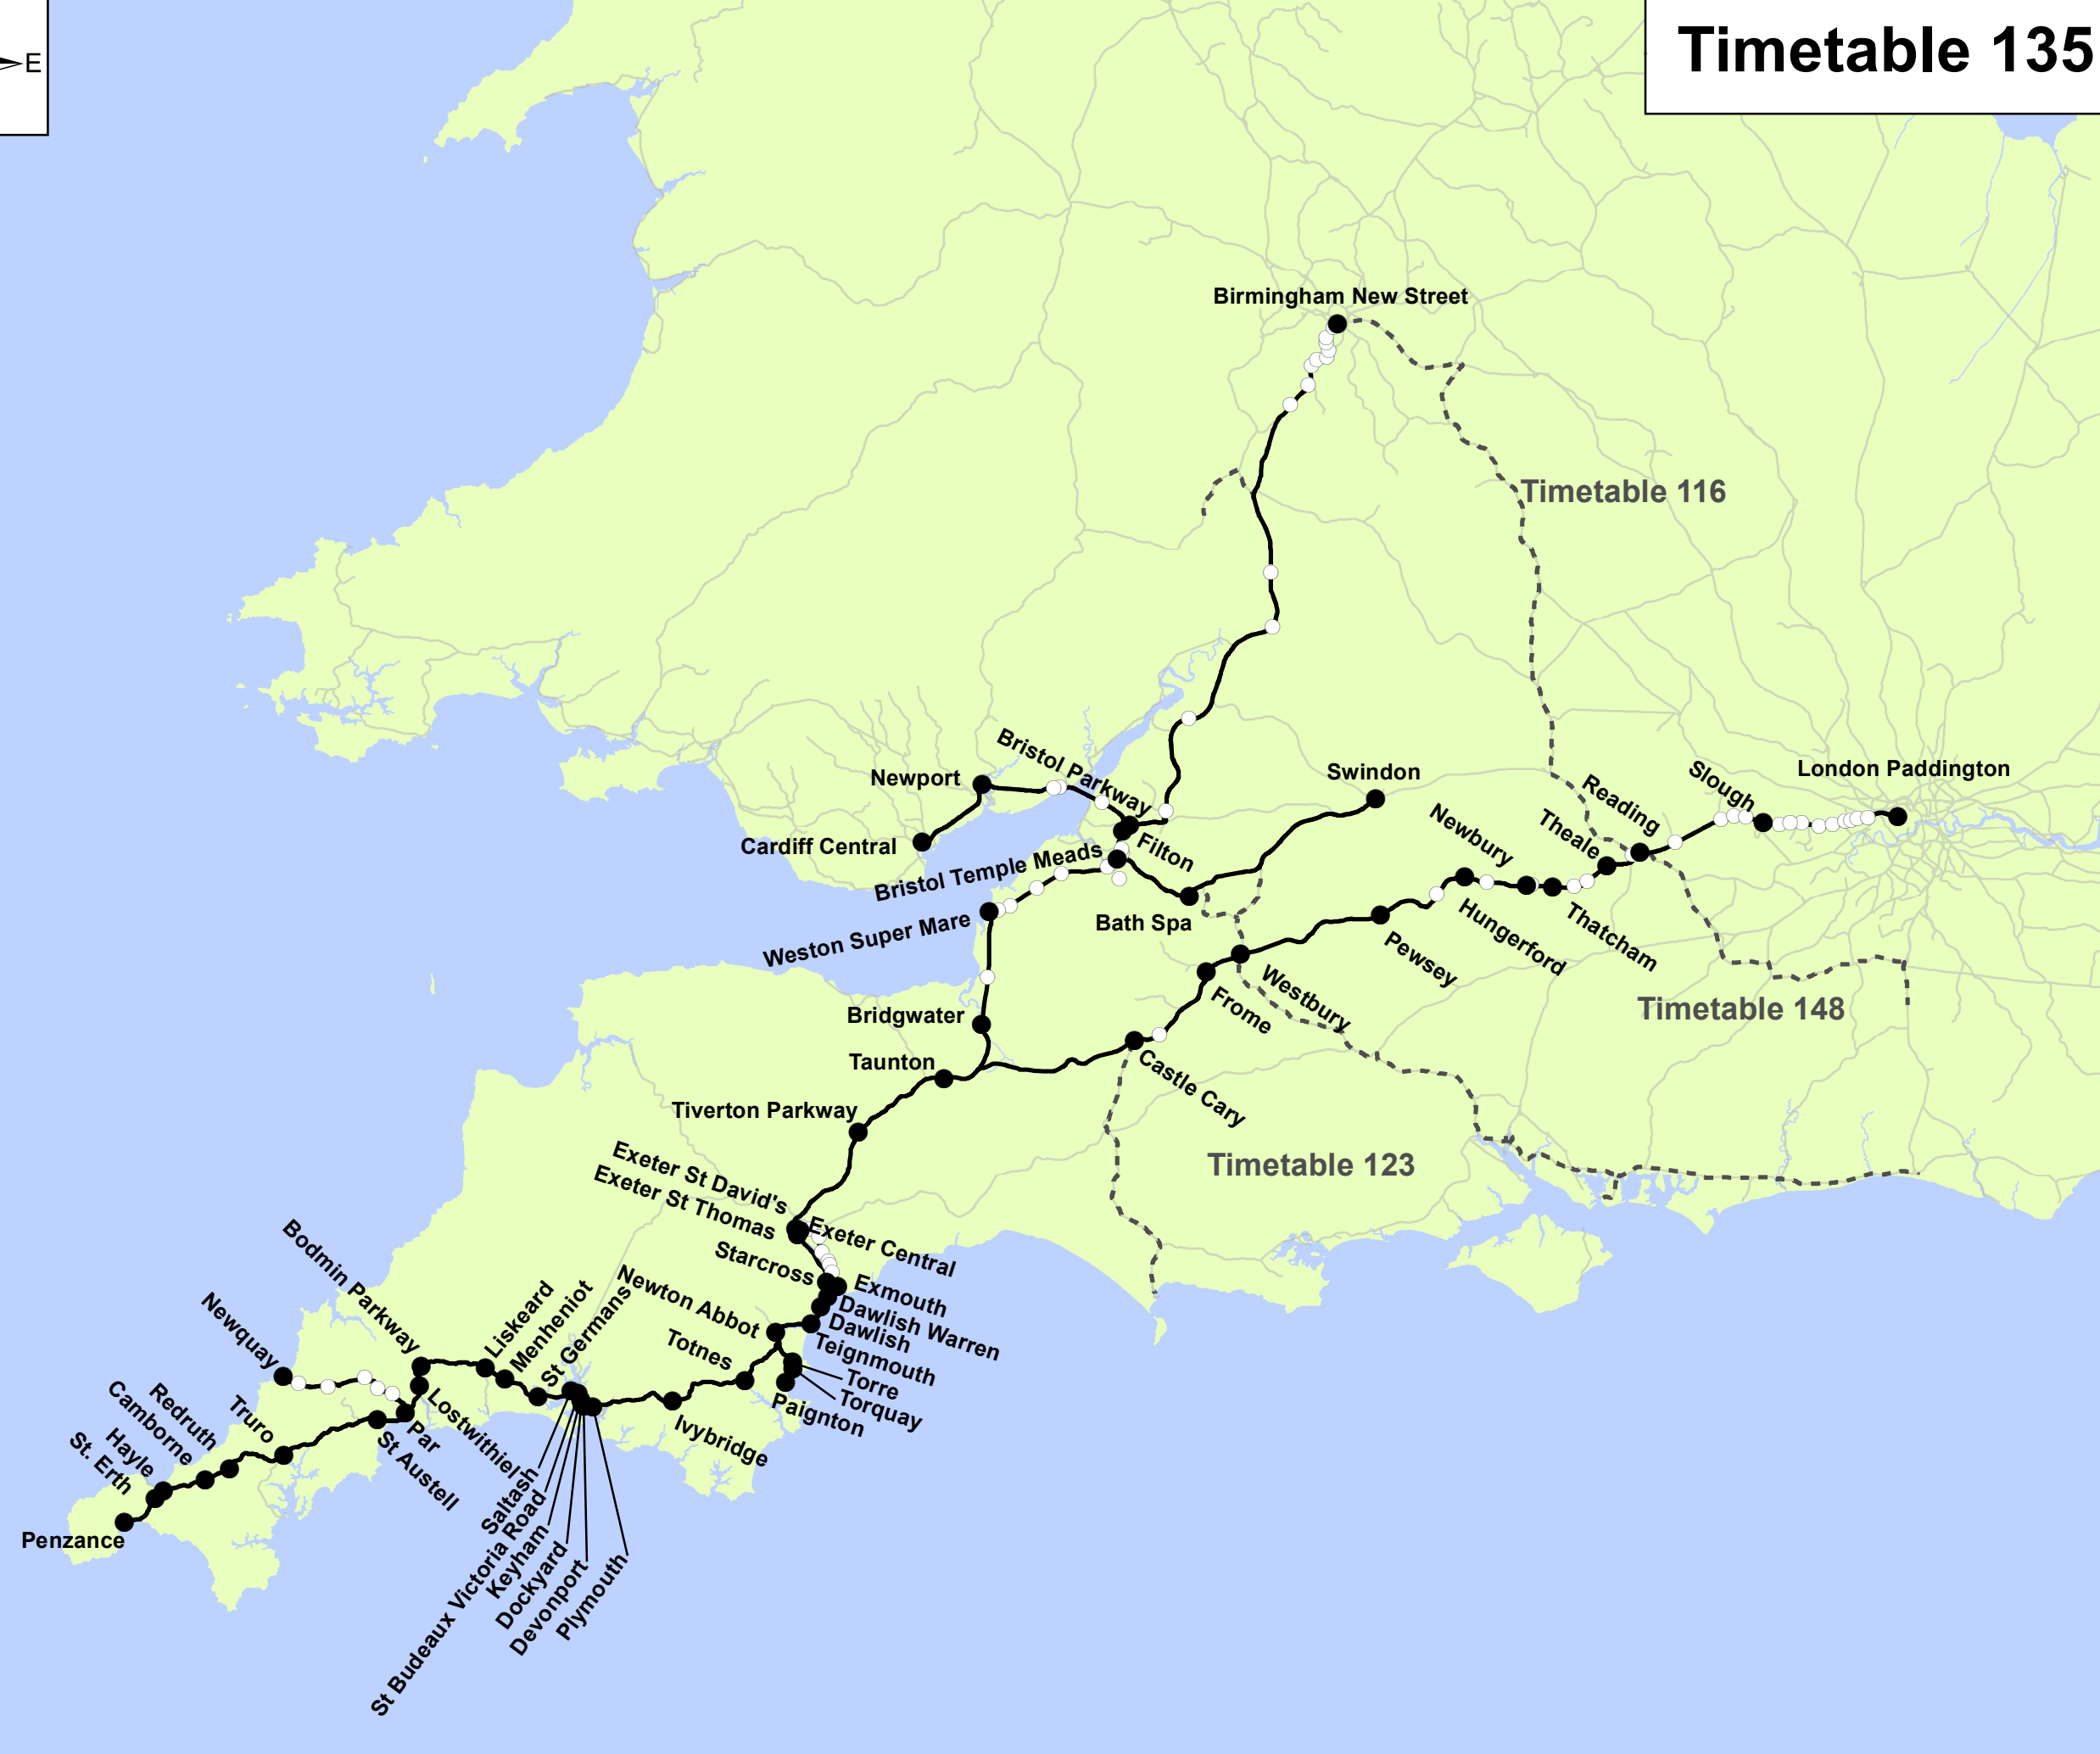

Timetable 135

Asset Information Services
 Contains Ordnance Survey data ©
 Crown copyright and database right 2020.
 Licence No: 0100040692
GeospatialReportingAnalysis@NetworkRail.co.uk

National Rail Timetable Timetable 135

CLIENT: SYSTEM OPERATOR		
JOB NO.:		11161.100
SCALE:		1:1,370,000 @ A3
USE TYPE:	[OFFICIAL]	DATE: 31/03/2020
VERSION: 02	QA BY: DJ	PRODUCED BY: JAB

LEGEND

- Timetable 135 Stations
- Timetable 135 Extents
- Network Stations
- National Rail Network