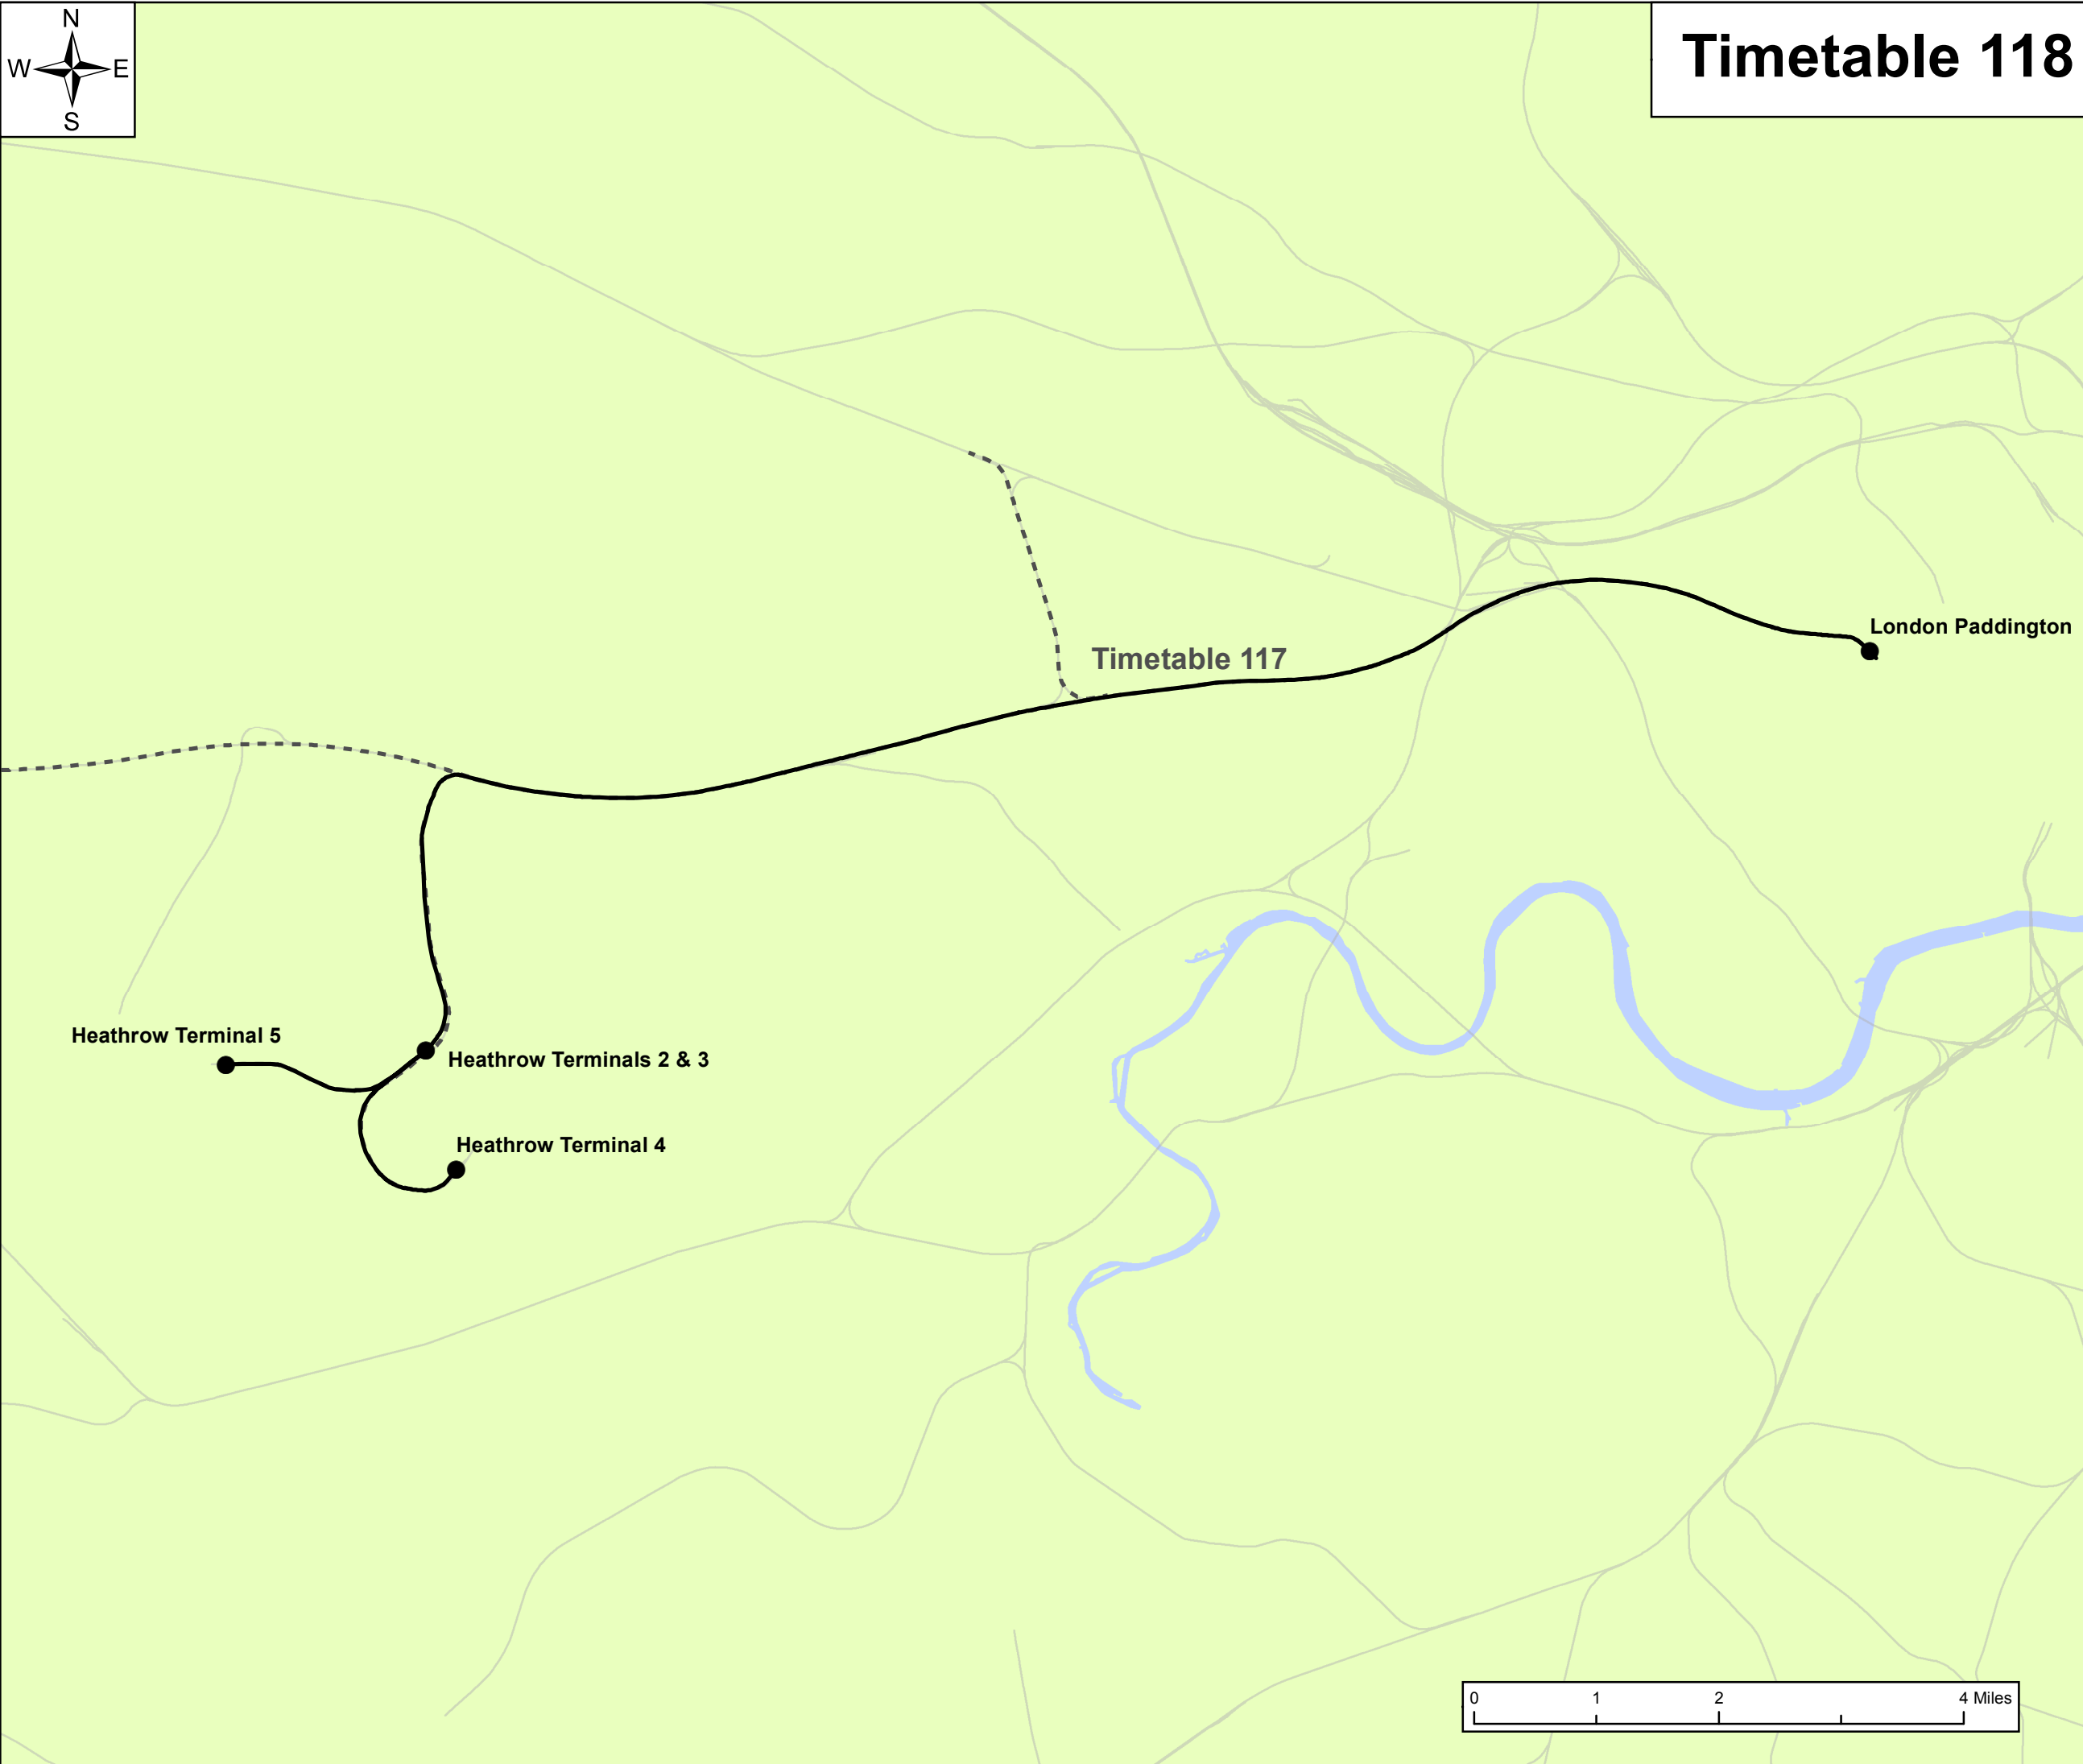

Timetable 118

Asset Information Services
Contains Ordnance Survey data ©
Crown copyright and database right 2020.
Licence No: 0100040692
GeospatialReportingAnalysis@NetworkRail.co.uk

National Rail Timetable Timetable 118

CLIENT: SYSTEM OPERATOR

JOB NO.: 11161.100

SCALE: 1:80,000 @ A3

USE TYPE: [OFFICIAL] DATE: 02/04/2020

VERSION: 02 QA BY: DJ PRODUCED BY: JAB

- LEGEND**
- Timetable 118 Stations
 - Timetable 118 Extents
 - Network Stations
 - National Rail Network

Heathrow Terminal 5

Heathrow Terminals 2 & 3

Heathrow Terminal 4

Timetable 117

London Paddington

Corporate GIS data is subject to frequent updates therefore any data exported from the corporate GIS system is a static representation of the data at the time of export, and should be treated as such. No warranty or guarantee is given as to the absolute accuracy or completeness of this information. Network Rail disclaims any responsibility for any loss, damage or inconvenience howsoever caused arising out of or as a consequence of reliance on this information in any context.